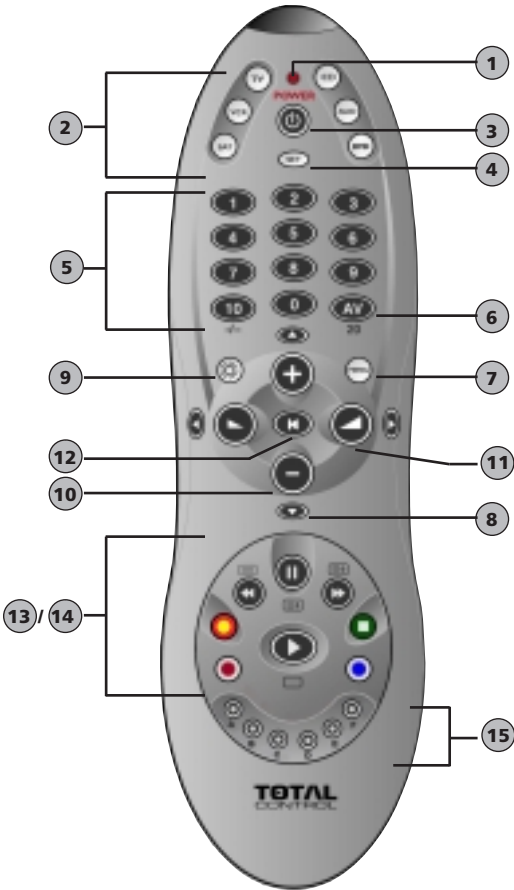

Table of contents

Picture of the TOTAL CONTROL.....	3
Installing the batteries.....	4
Features and Functions.....	4
Set Up:	
Setting up your devices	6
The Light Key.....	7
The Search Method.....	7
Blink out the Current Code.....	8
Quick Code Reference.....	8
Changing a Device Key.....	9
Resetting a Device key.....	9
Colour & Brightness	9
Volume Punch Through	10
Auto Scan	10
Device Sleptimer	11
TOTAL CONTROL Sleptimer	11
The Learning Feature.....	12
Trouble-Shooting.....	14
Customer Service.....	14
Set Up Codes:	
Televisions	15
Video Recorders	21
Satellite Receivers	23
Cable Converters.....	27
CD/Mini Disc Players.....	27
Miscellaneous Audio	27
Amplifiers	28
Amp/Tuners.....	28
Cassette Players.....	28
Laser Disc (LD) Players	29
Digital Audio Tape (DAT) Players	29
DVD Players.....	29

About your TOTAL CONTROL

By choosing the TOTAL CONTROL Universal Remote Control you have opted for easy use. Made of the strictest quality, it will provide long-term satisfaction. Please read these enclosed instructions carefully before putting your TOTAL CONTROL to use.

Your TOTAL CONTROL manual is divided into two parts: Set Up Instructions and Device Codes. You will need your manual to set up your new TOTAL CONTROL so please be sure to keep it.

Your TOTAL CONTROL is designed to let you use one remote to operate your Video and Audio equipment; any device designed to be operated by an infrared signal. You can choose any combination of six devices you would like to operate.

The key benefit of this product is that it's equipped with the "learning feature", which means that you can copy almost any function from your original (working) remote control onto your new TOTAL CONTROL.

Your TOTAL CONTROL needs 4 new AAA/LR3 batteries.